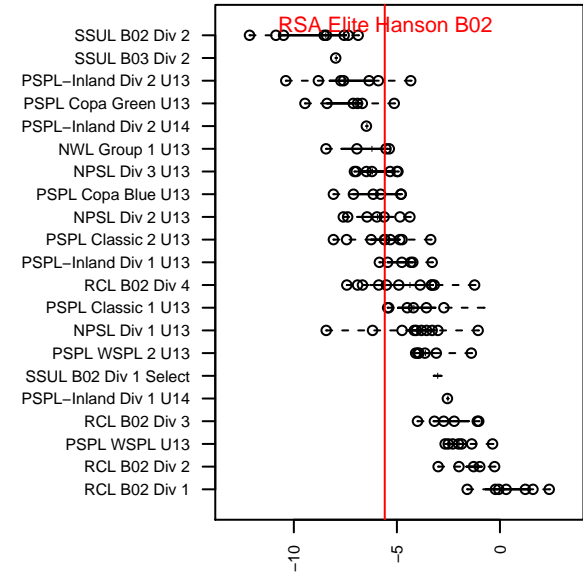

**attack and defense rating
relative to others at age
and all opponents in last 13 months**