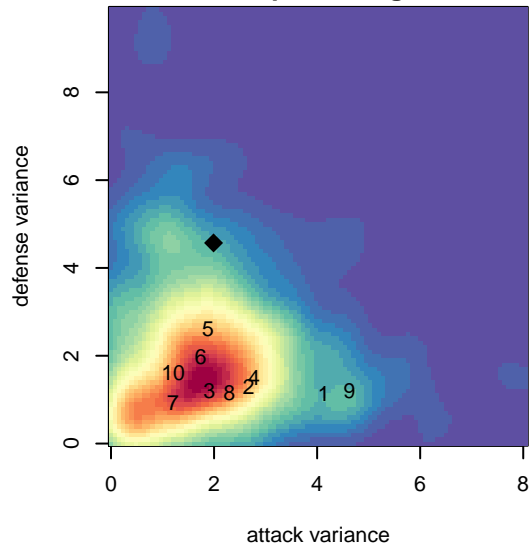

**attack and defense variance (black dot)
relative to other teams
and top 10 in region**