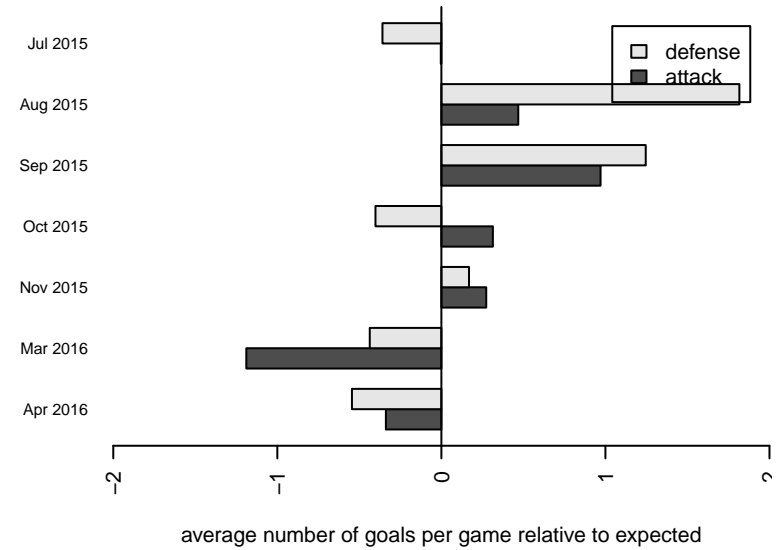

Performance relative to 13 month average