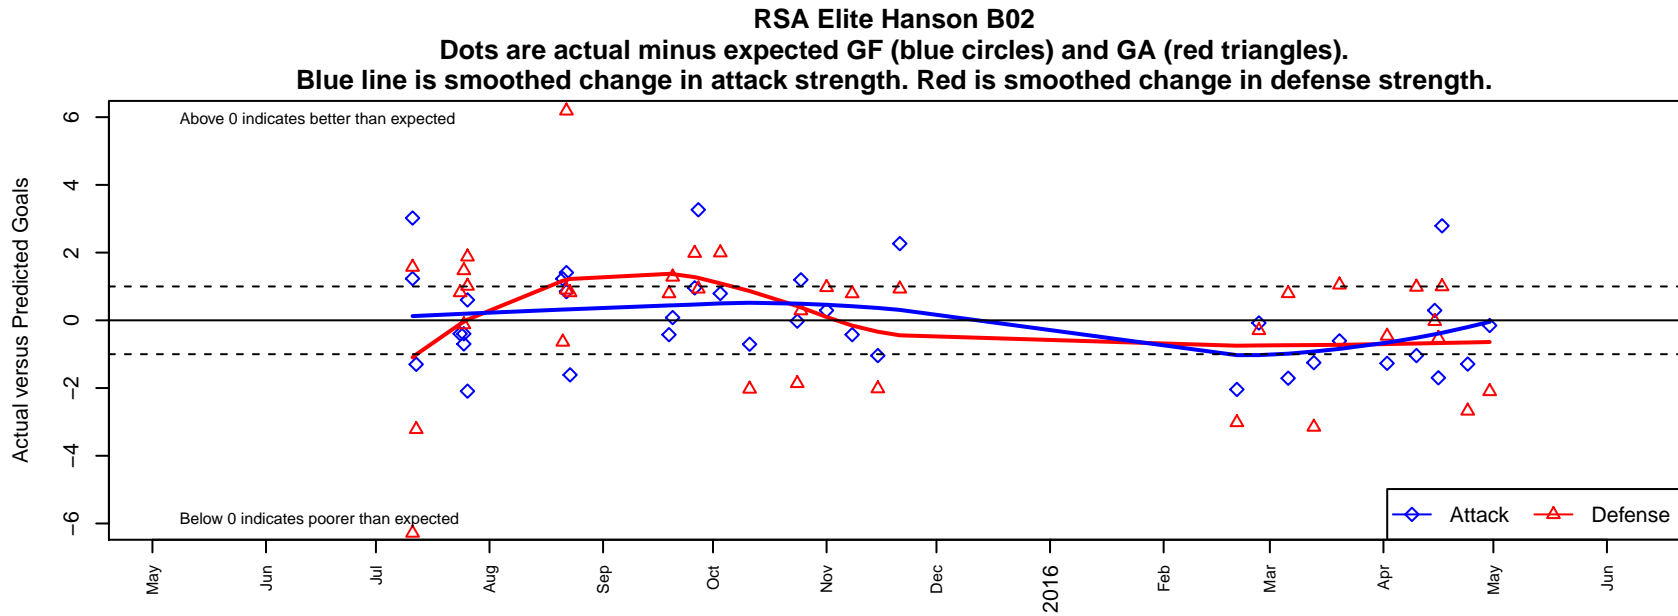

**attack and defense variance (black dot)
relative to other teams
and top 10 in region**

**attack and defense rating
relative to others at age
and all opponents in last 13 months**

RSA Elite Hanson B02

RSA Elite
Puyallup, WA
B02 total strength=691
attack=0.91 defense=0.51
fall league = PSPL Classic 2 U13
spr league = Spr PSPL Classic 1 U13
notes= Hanson 2013-5

alt names used:
RSA Elite BU13 Hanson
RAINIER SOCCER ALLIANCE RSA ELITE B02
RSA Elite BU13 Hanson
RSA Elite BU13 Hanson
RSA Elite BU13 Hanson
RAINIER SOCCER ALLIANCE ()

Venues played:
2015 Gunners Invitational U13 Silver
2015 Crossfire Select BU13 Bronze
2015 Xtreme Cup BU13 Silver
2015 PSPL Classic 2 U13
2015 Spr PSPL Classic 1 U13
2015 WA Cup BU13 Bronze U13