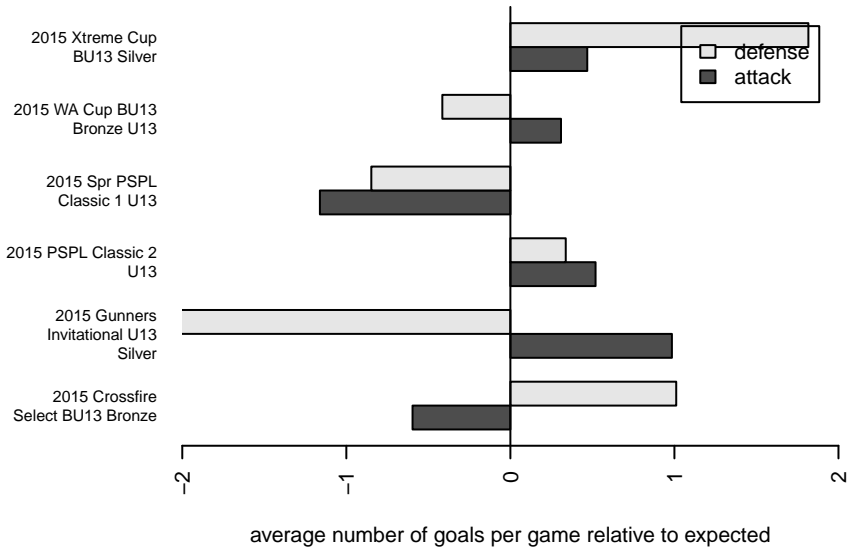

Performance relative to 13 month average